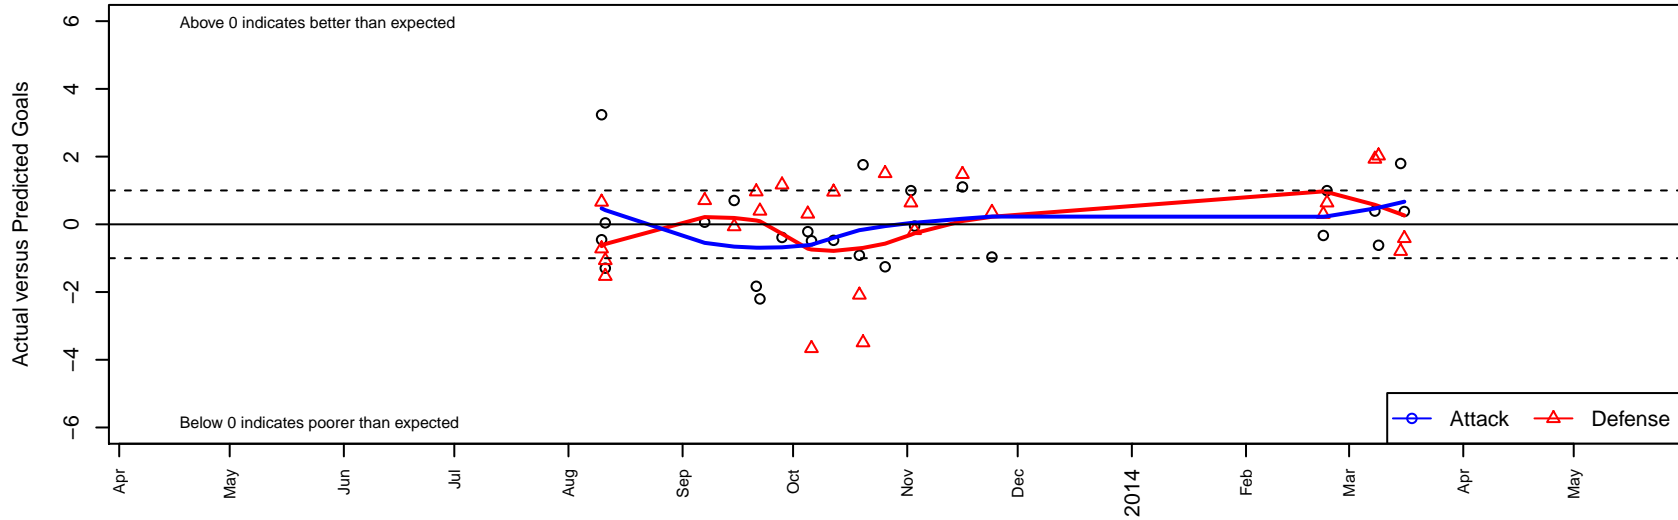

Real So Cal White B00
Dots are actual minus expected GF (blue circles) and GA (red triangles).
Blue line is smoothed change in attack strength. Red is smoothed change in defense strength.